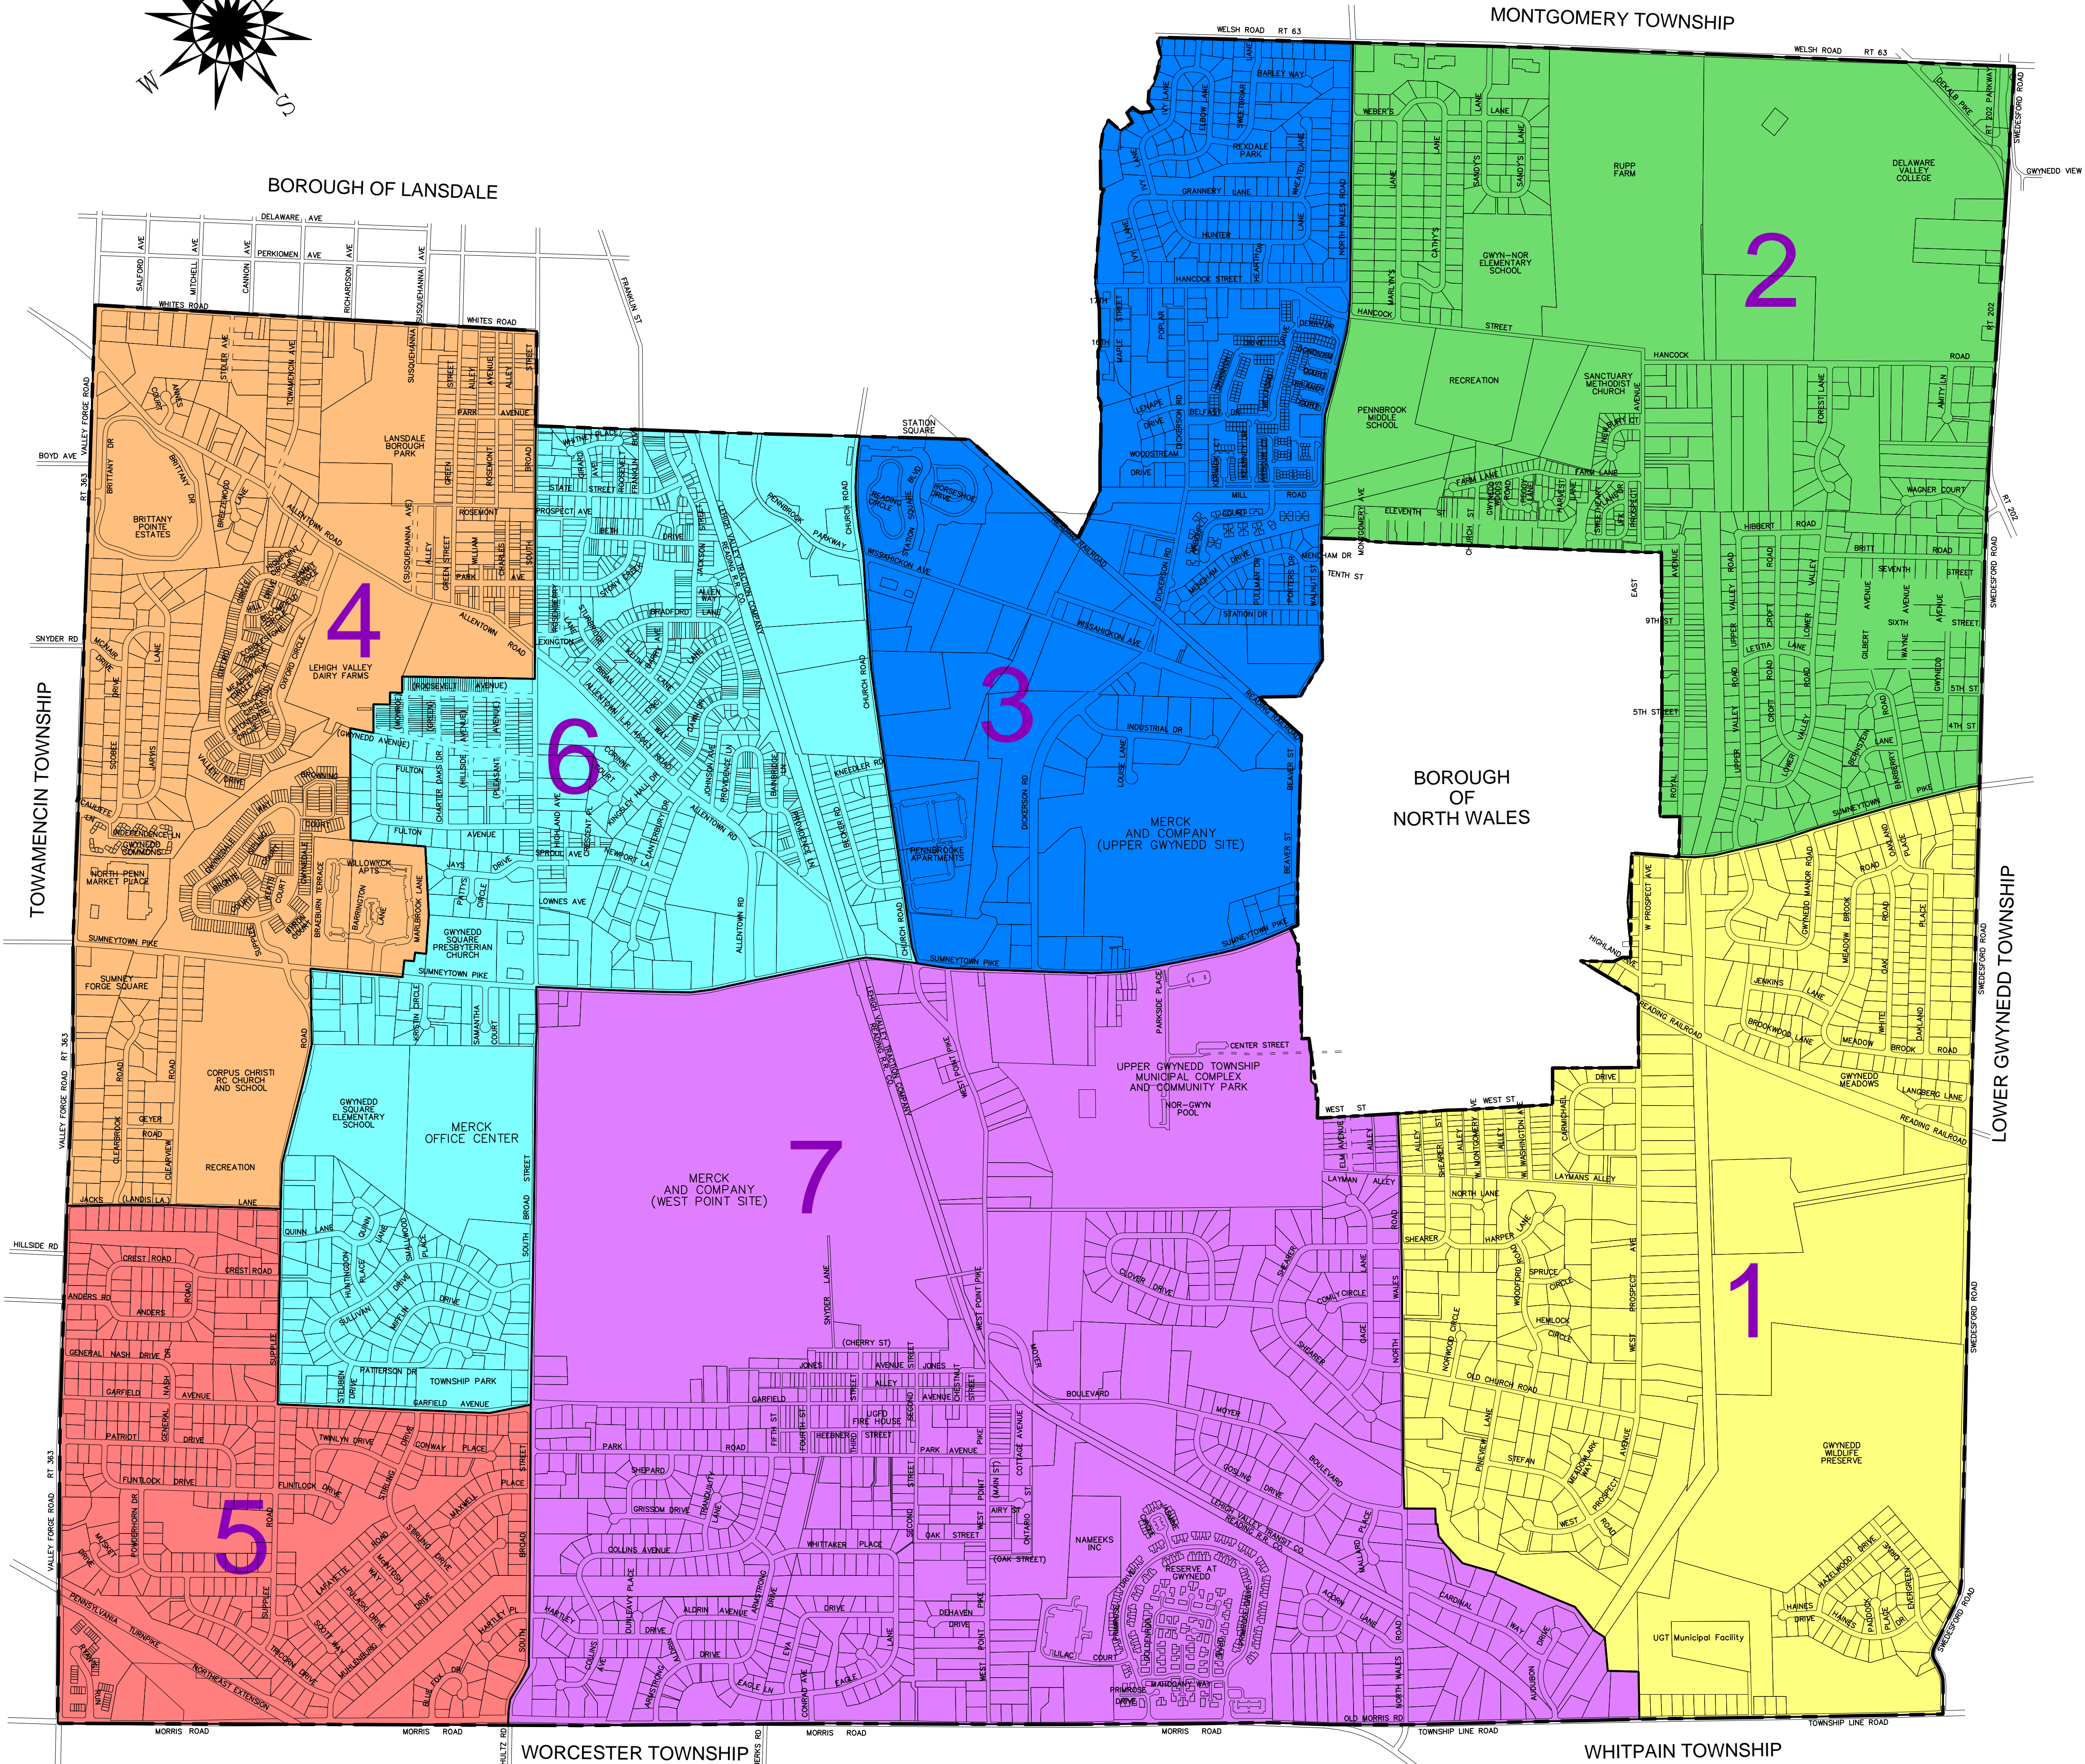

BOROUGH OF LANSDALE

MONTGOMERY TOWNSHIP

~UPPER GWYNEDD~ TOWNSHIP

Voting District Map

VOTING DISTRICT KEY:

- Voting District 1
- Voting District 2
- Voting District 3
- Voting District 4
- Voting District 5
- Voting District 6
- Voting District 7

UPPER GWYNEDD TOWNSHIP VOTING DISTRICT MAP

Carrigan GEO Services
 168 W Ridge Pike
 Limerick, PA 19468
 610-409-1942