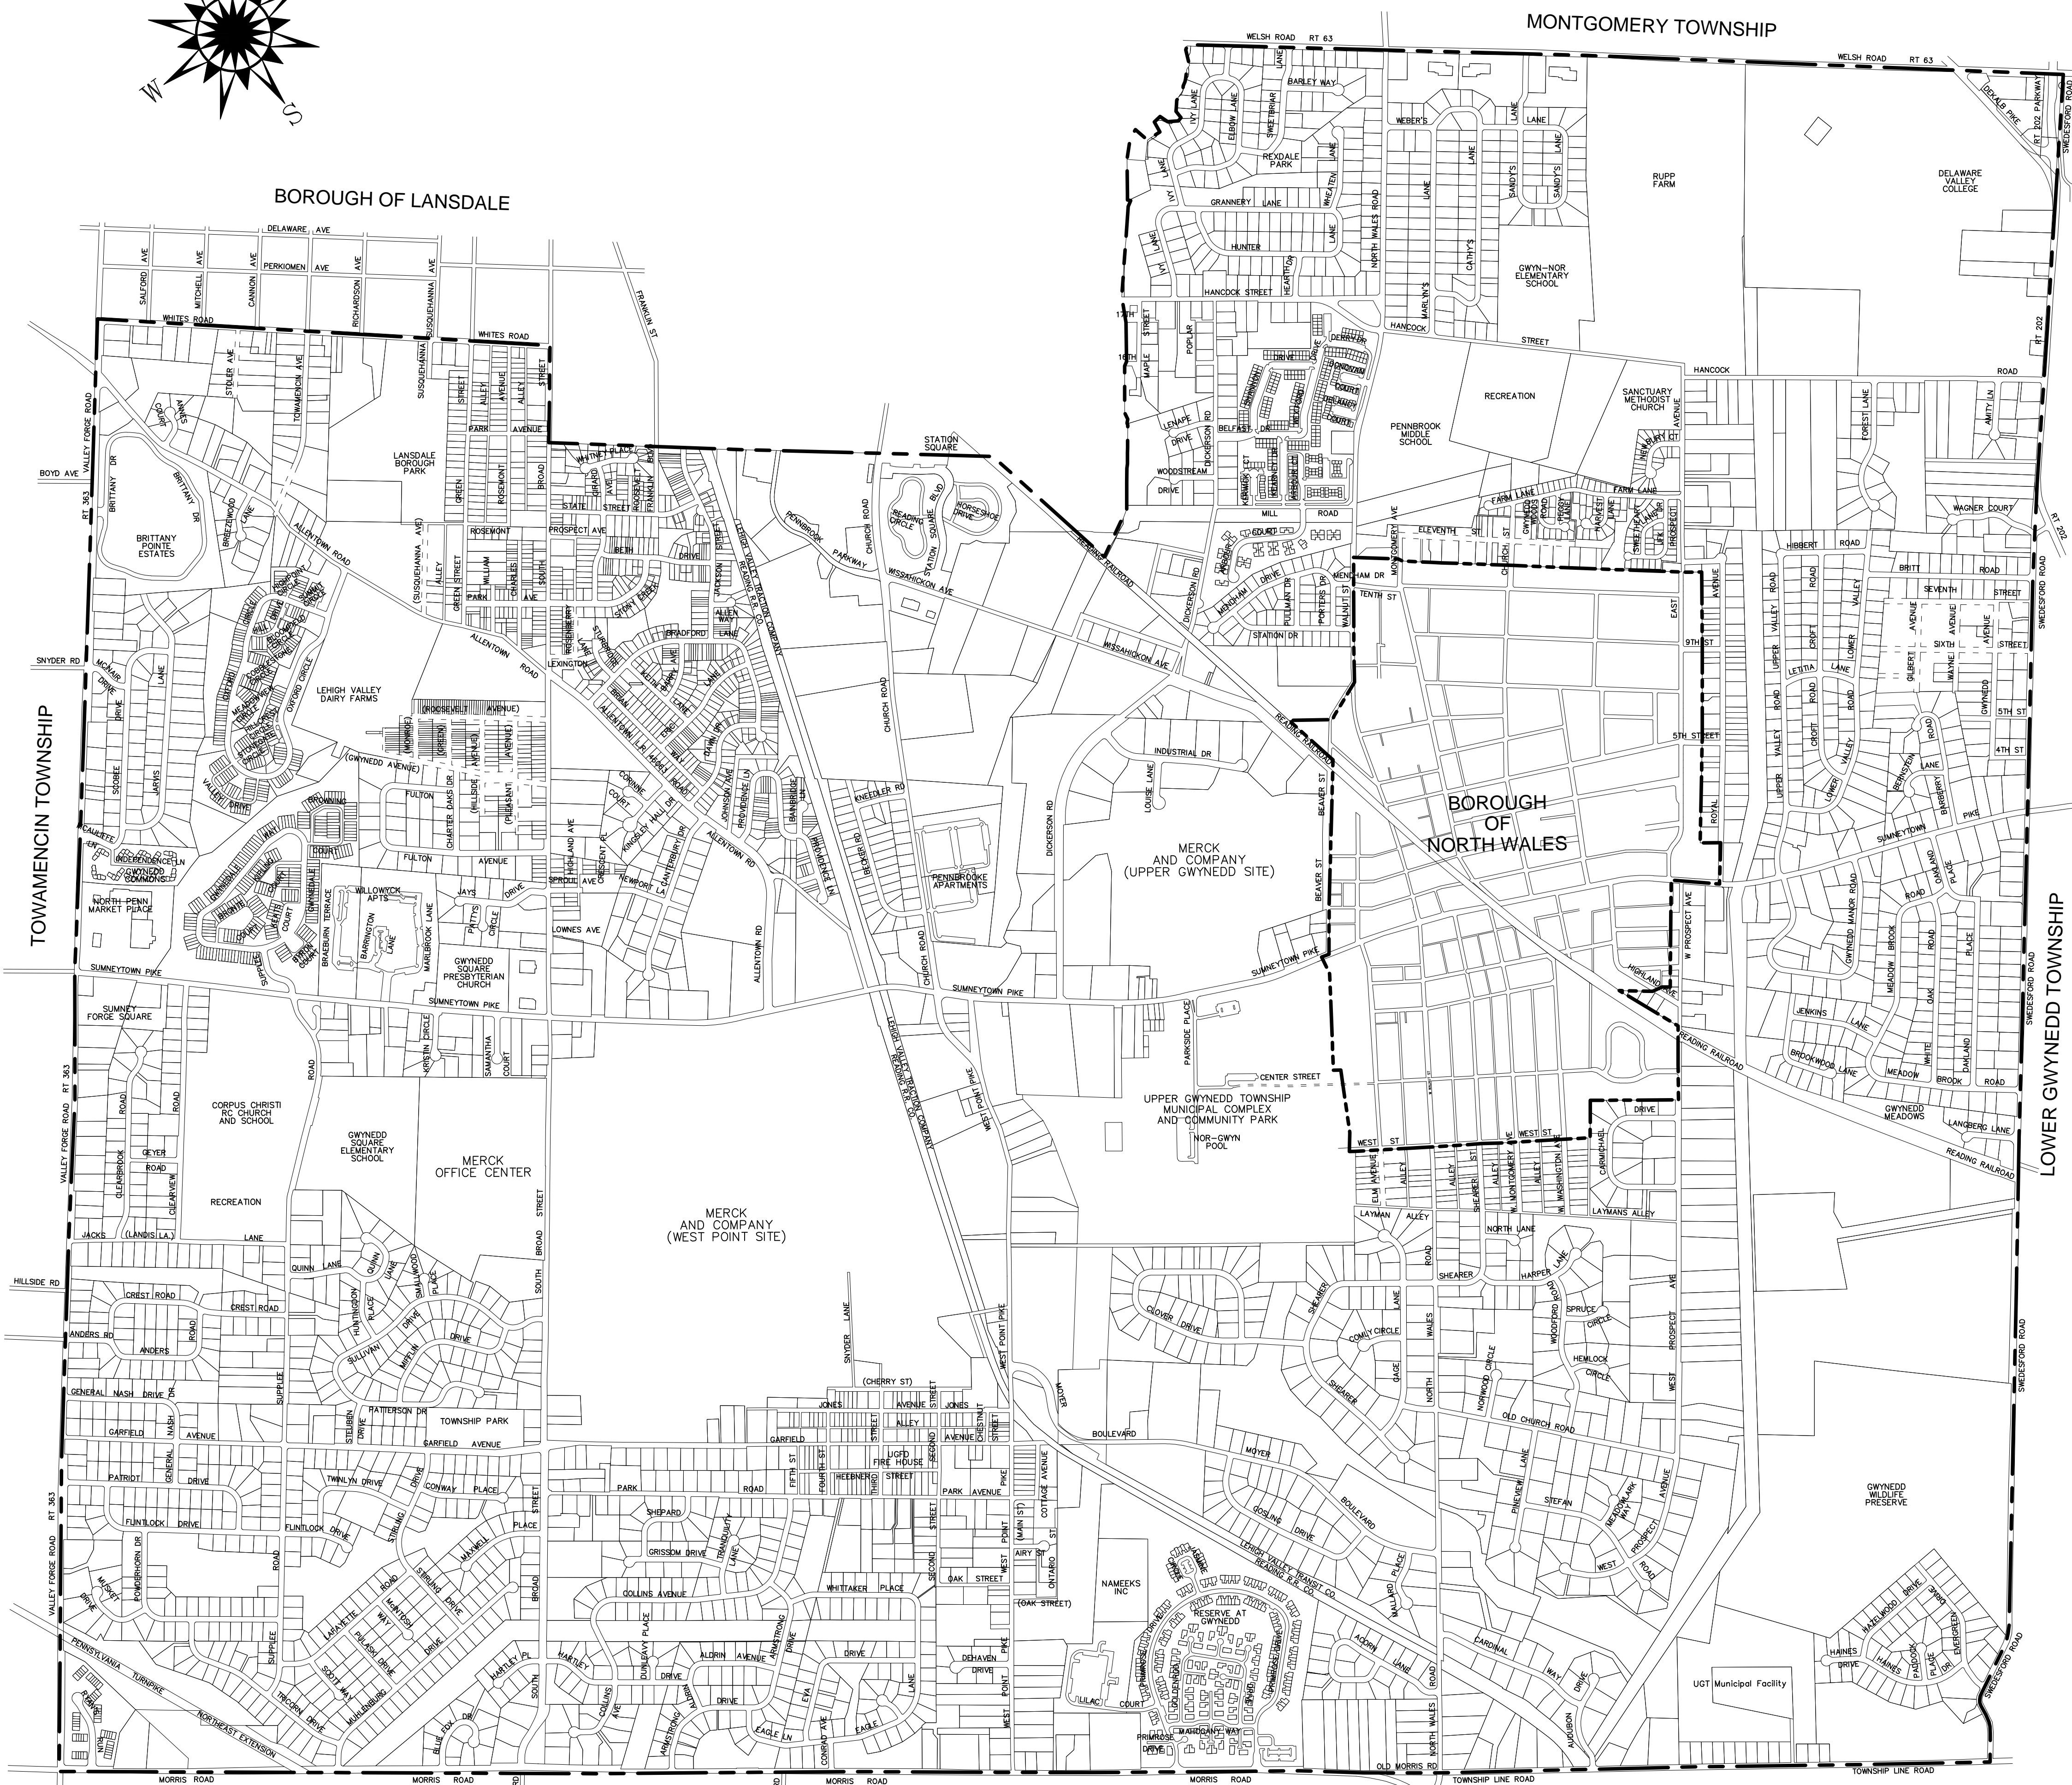

BOROUGH OF LANSDALE

MONTGOMERY TOWNSHIP

~UPPER GWYNEDD~ TOWNSHIP Street Map

BOROUGH OF NORTH WALES

LOWER GWYNEDD TOWNSHIP

WORCESTER TOWNSHIP

WHITPAIN TOWNSHIP

UPPER GWYNEDD TOWNSHIP
STREET MAP

Carrigan GEO Services
168 W Ridge Pike
Limerick, PA 19468
610-409-1942