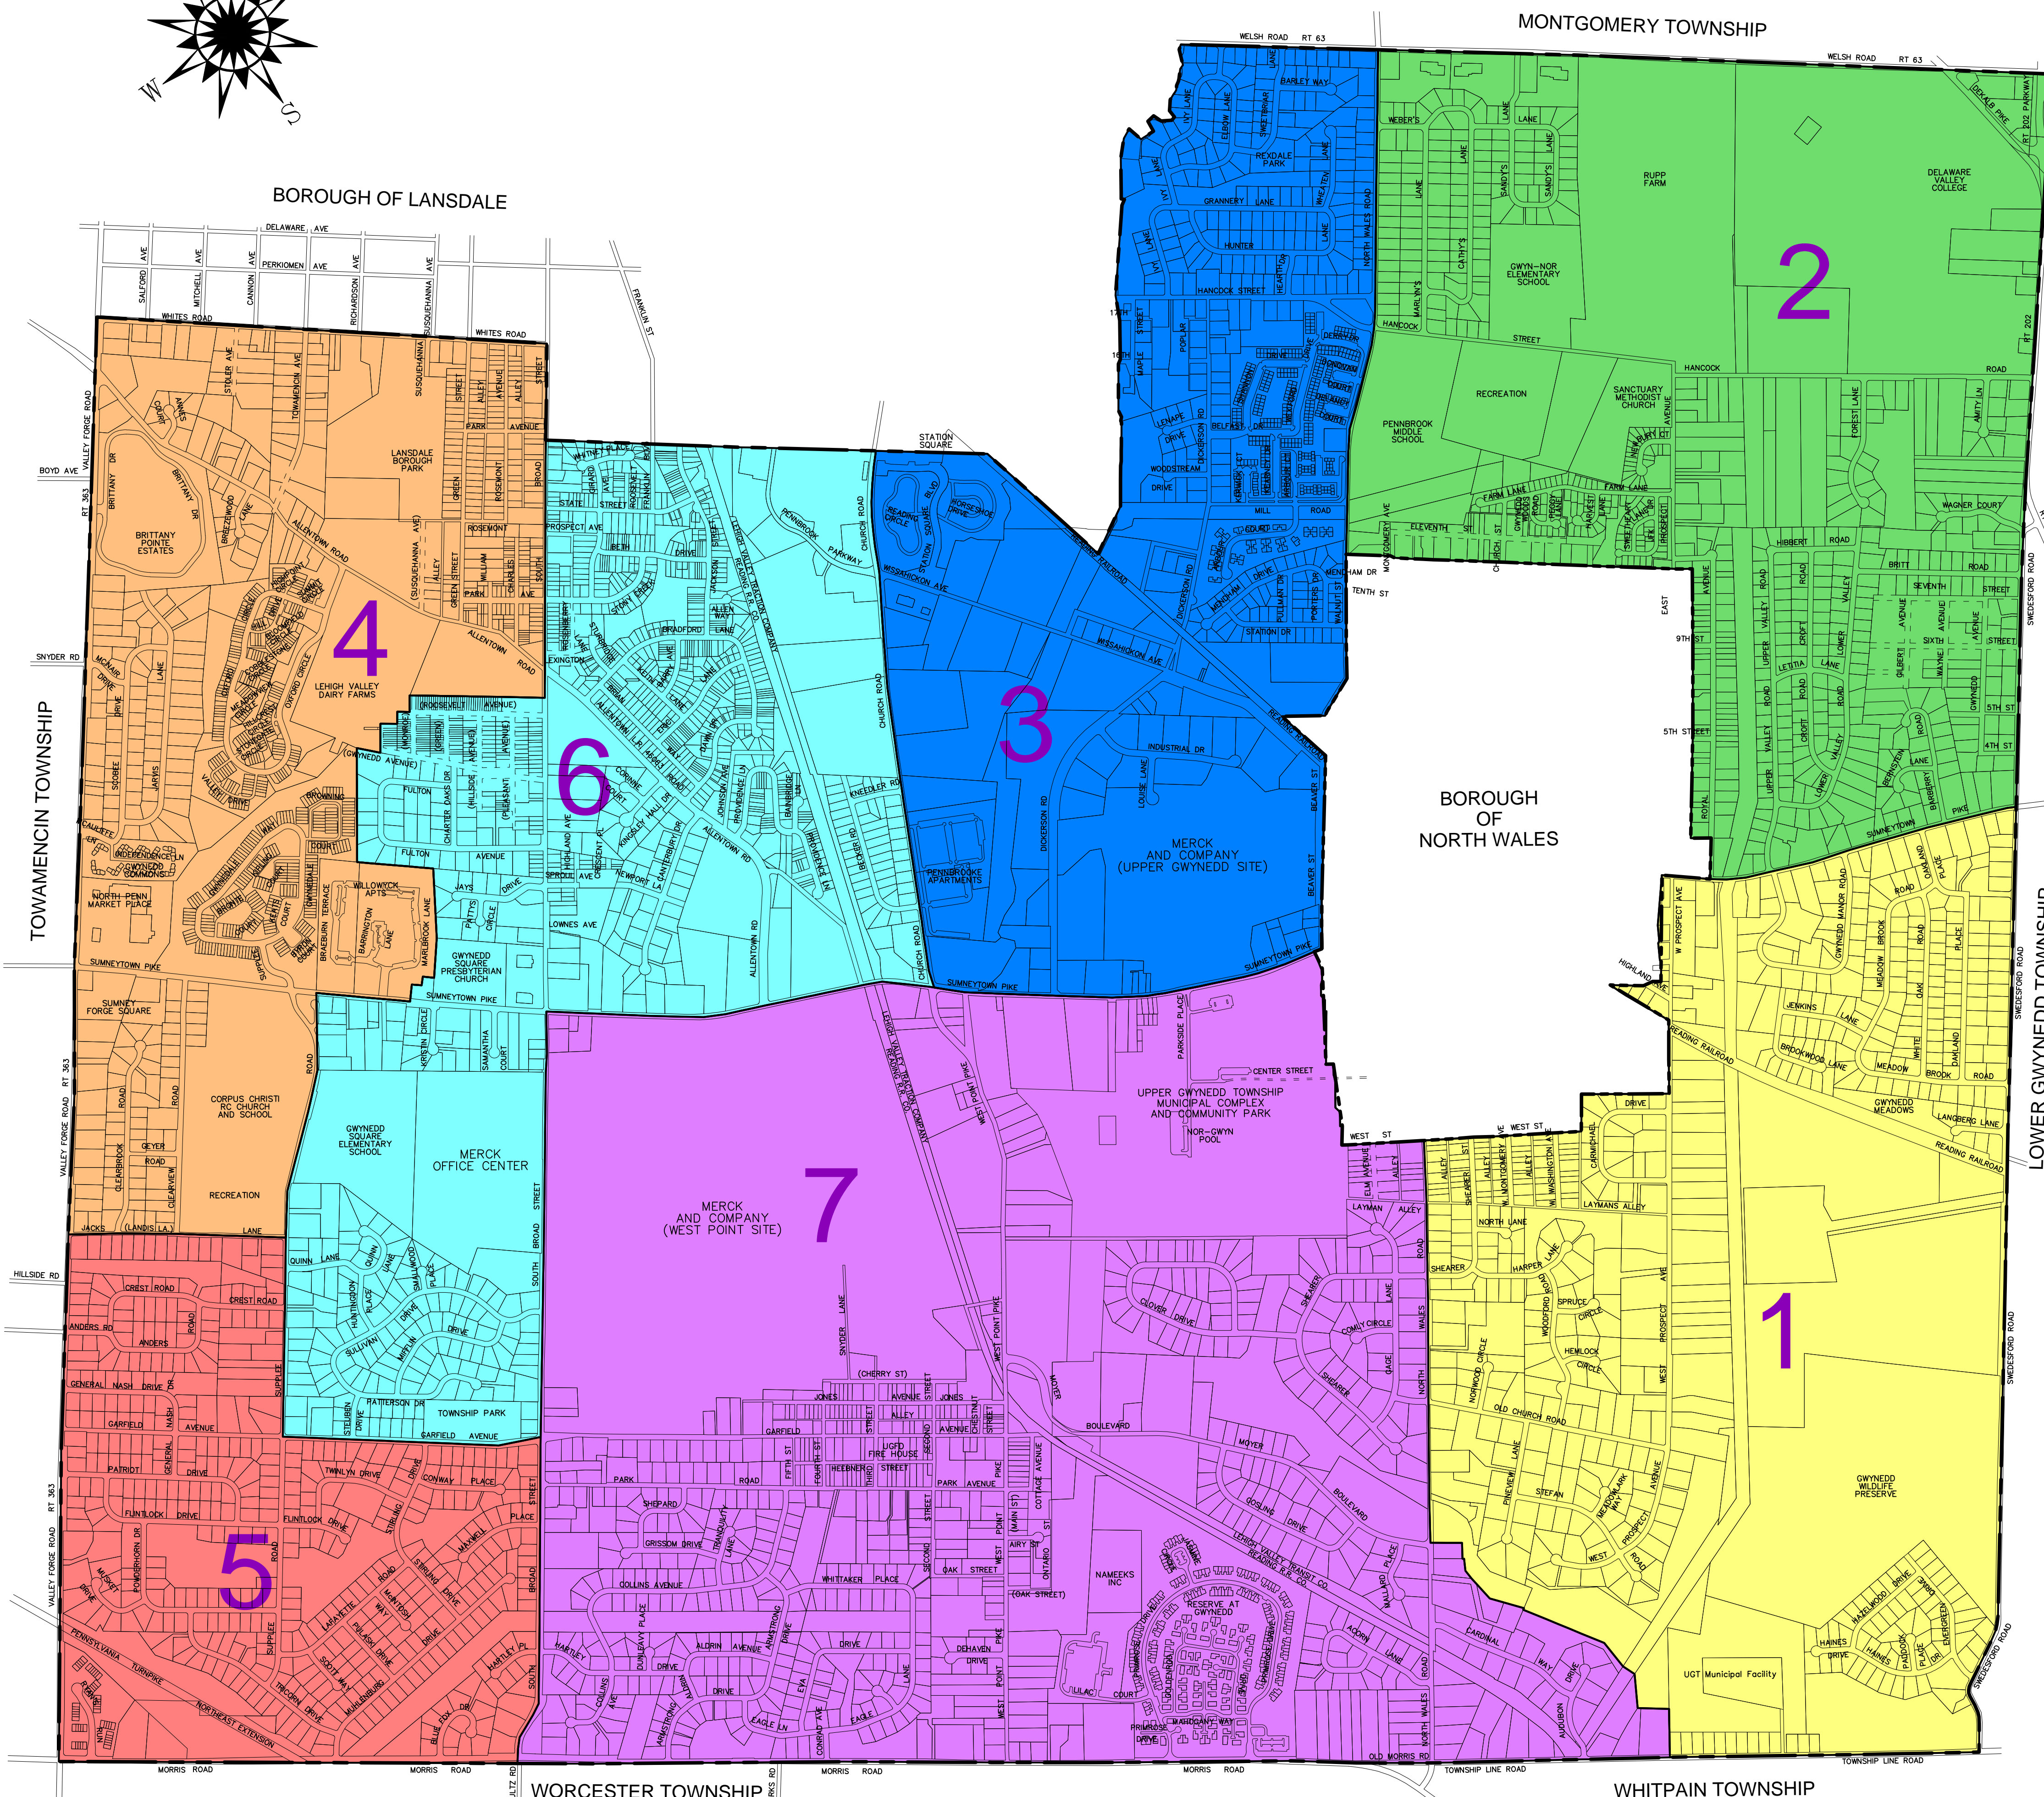

BOROUGH OF LANSDALE

MONTGOMERY TOWNSHIP

# ~UPPER GWYNEDD~ TOWNSHIP

## Voting District Map

### VOTING DISTRICT KEY:

- Voting District 1
- Voting District 2
- Voting District 3
- Voting District 4
- Voting District 5
- Voting District 6
- Voting District 7