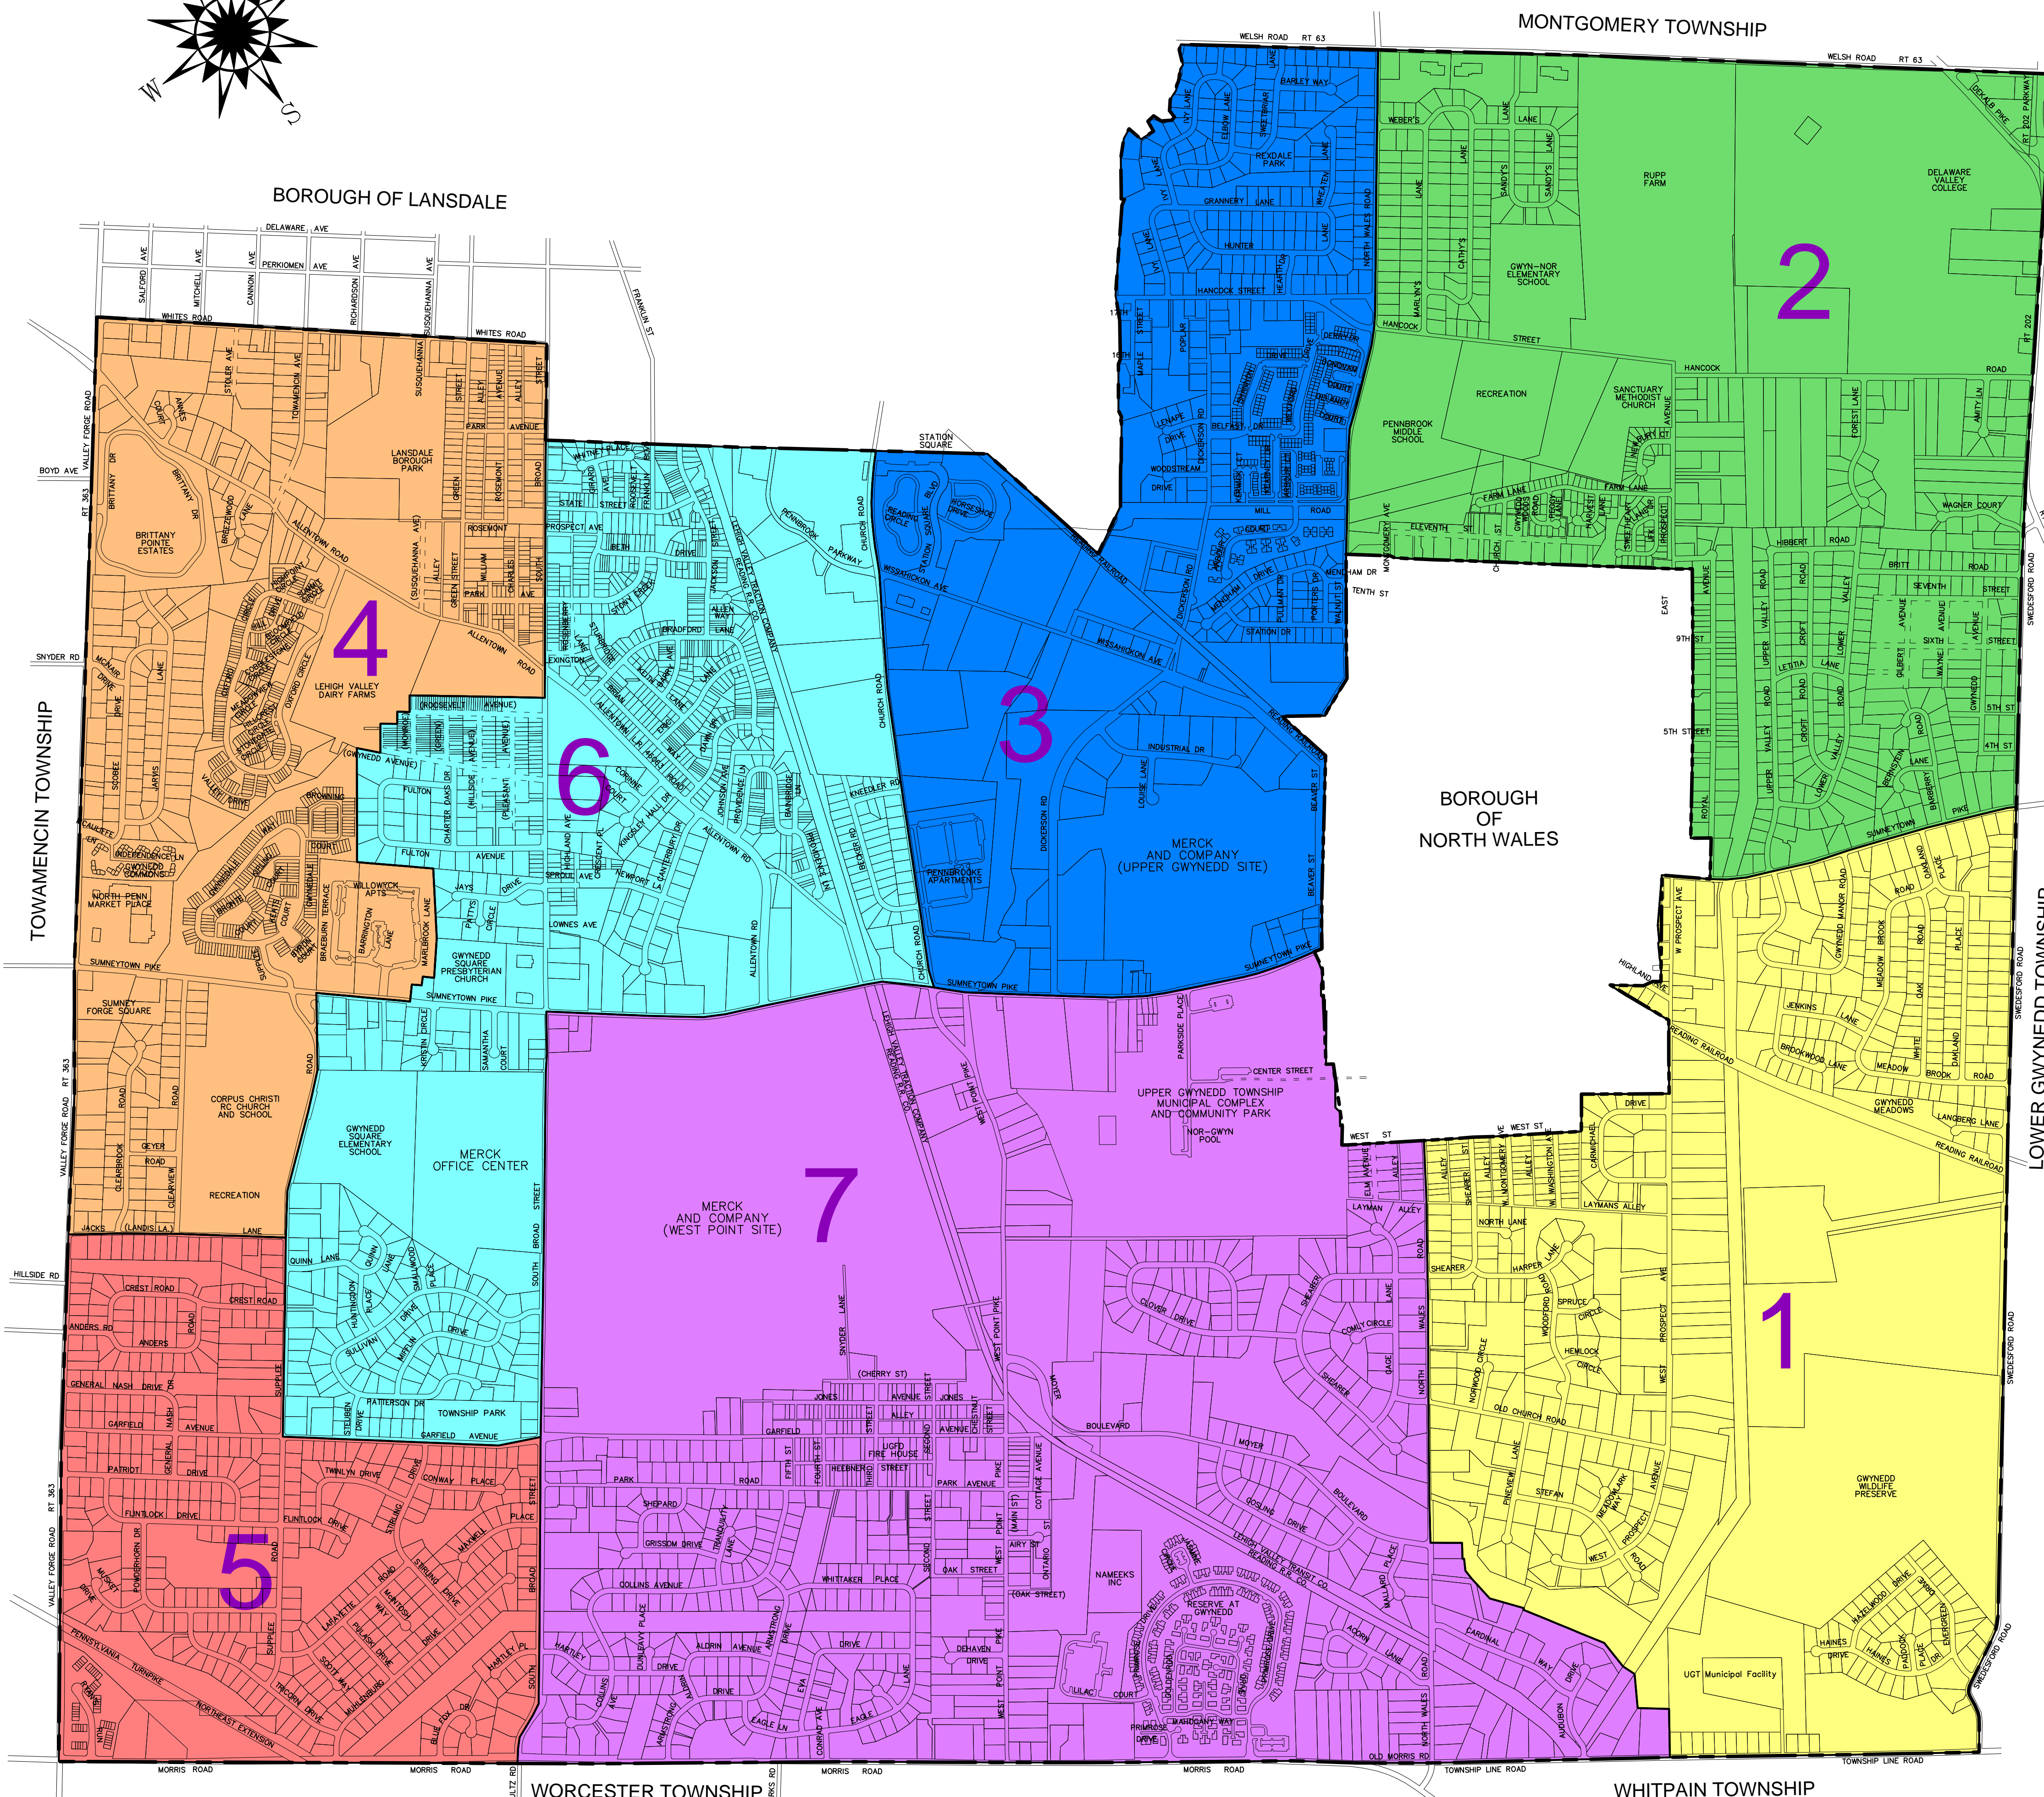

BOROUGH OF LANSDALE

MONTGOMERY TOWNSHIP

~UPPER GWYNEDD~ TOWNSHIP

Voting District Map

VOTING DISTRICT KEY:

- Voting District 1
- Voting District 2
- Voting District 3
- Voting District 4
- Voting District 5
- Voting District 6
- Voting District 7

UPPER GWYNEDD TOWNSHIP VOTING DISTRICT MAP

Carrigan GEO Services
 168 W Ridge Pike
 Limerick, PA 19468
 610-409-1942